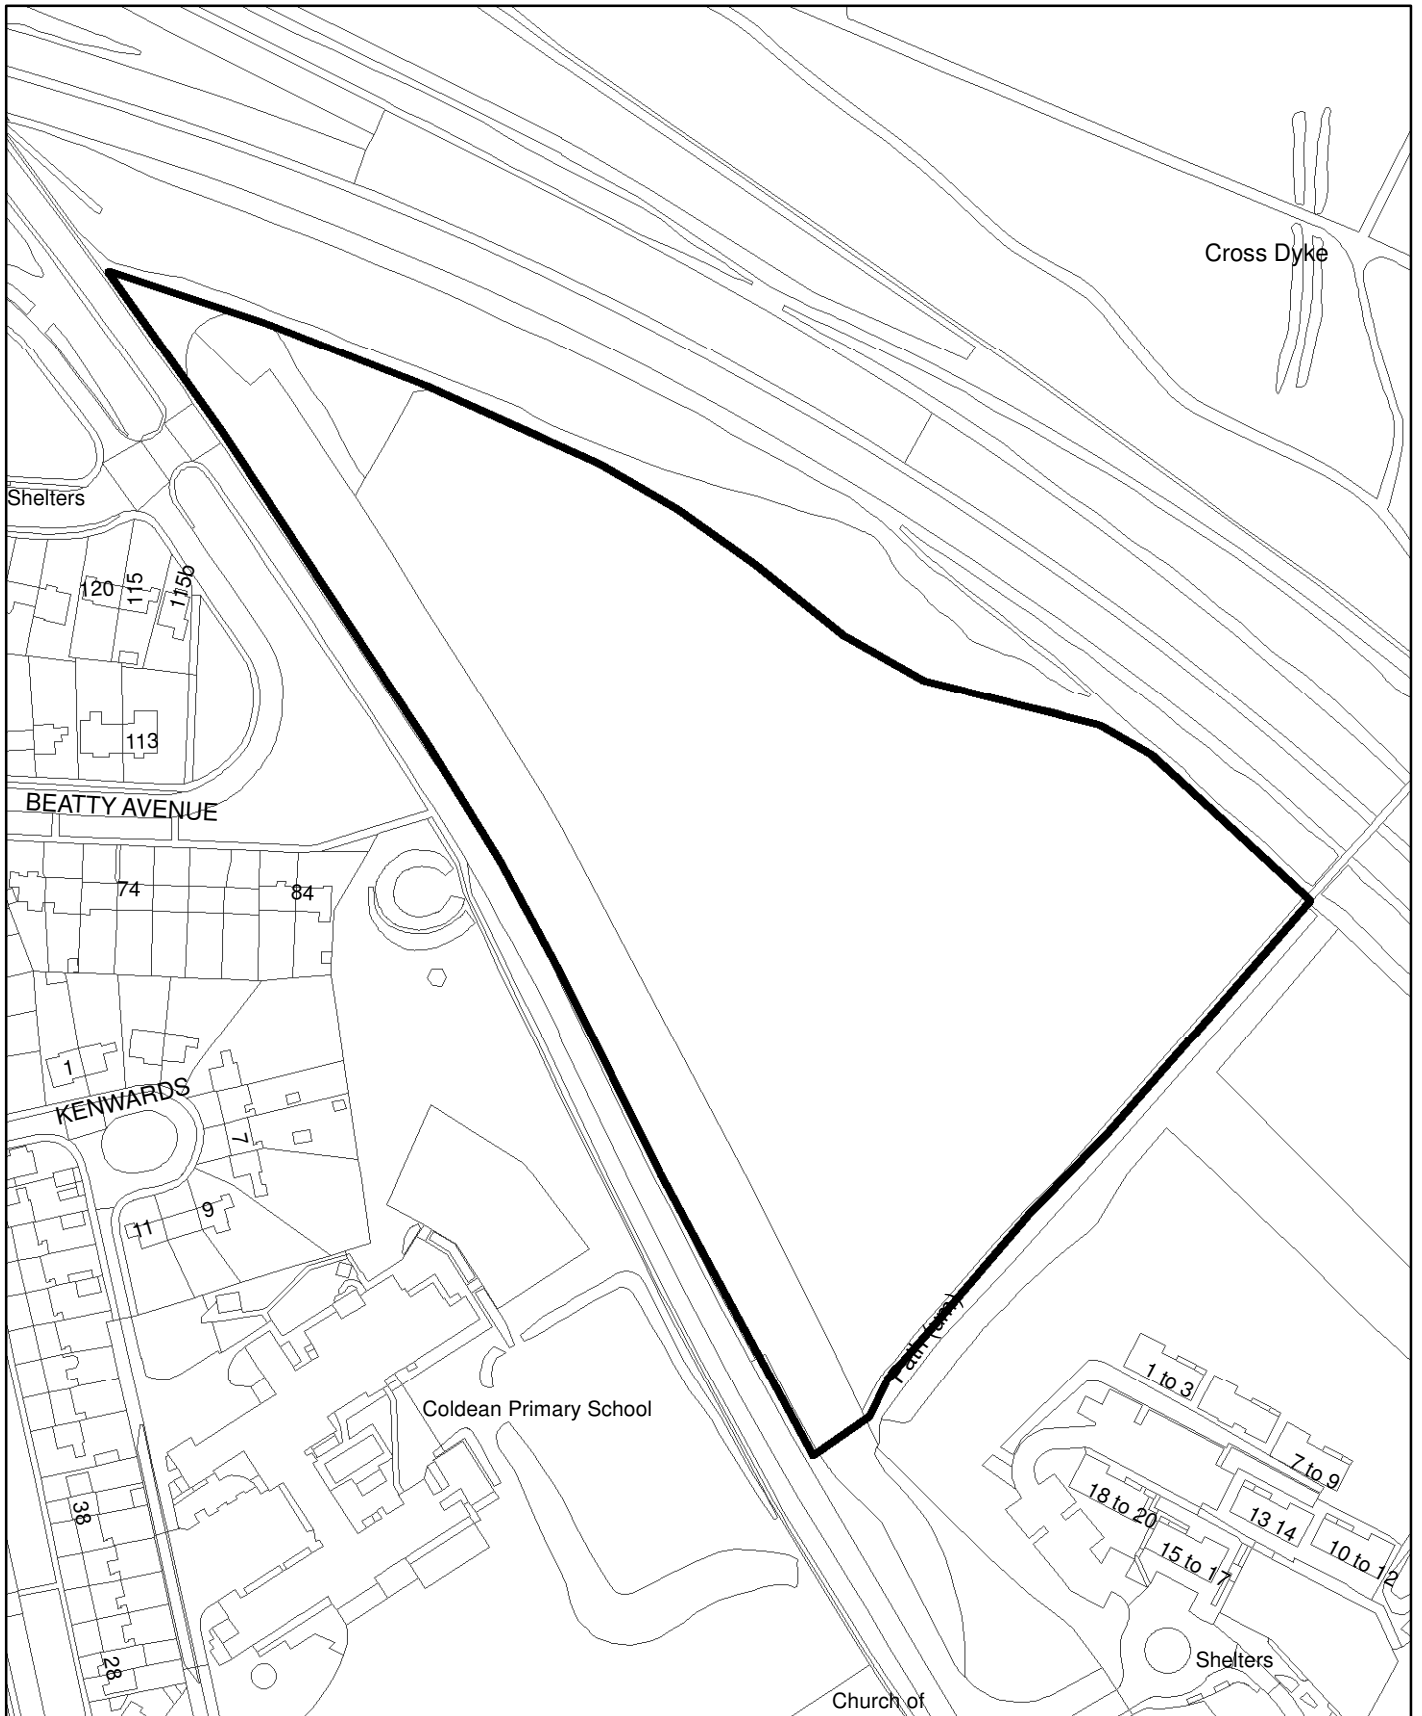

# BH2018\_03541 Land to the East of Coldean Lane

N

Scale: 1:2,000